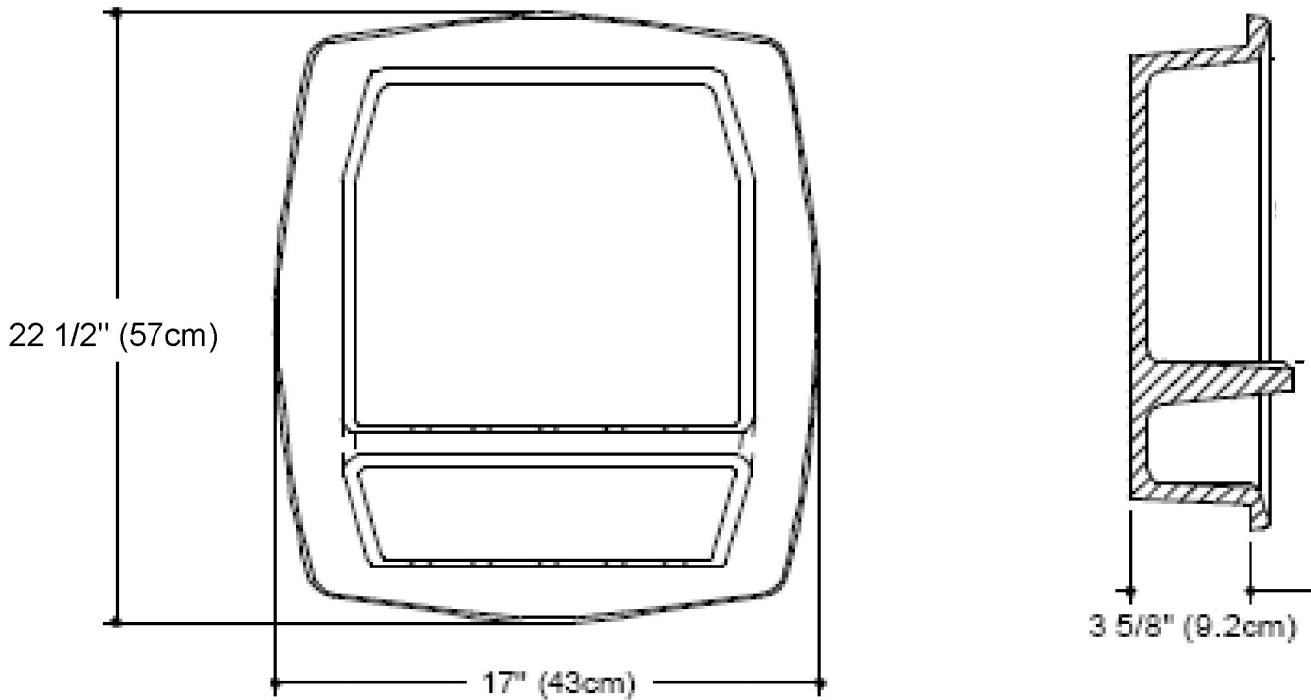

SYNMAR™

**EXTRA LARGE
SOAP & SHAMPOO
COMBO DISH**